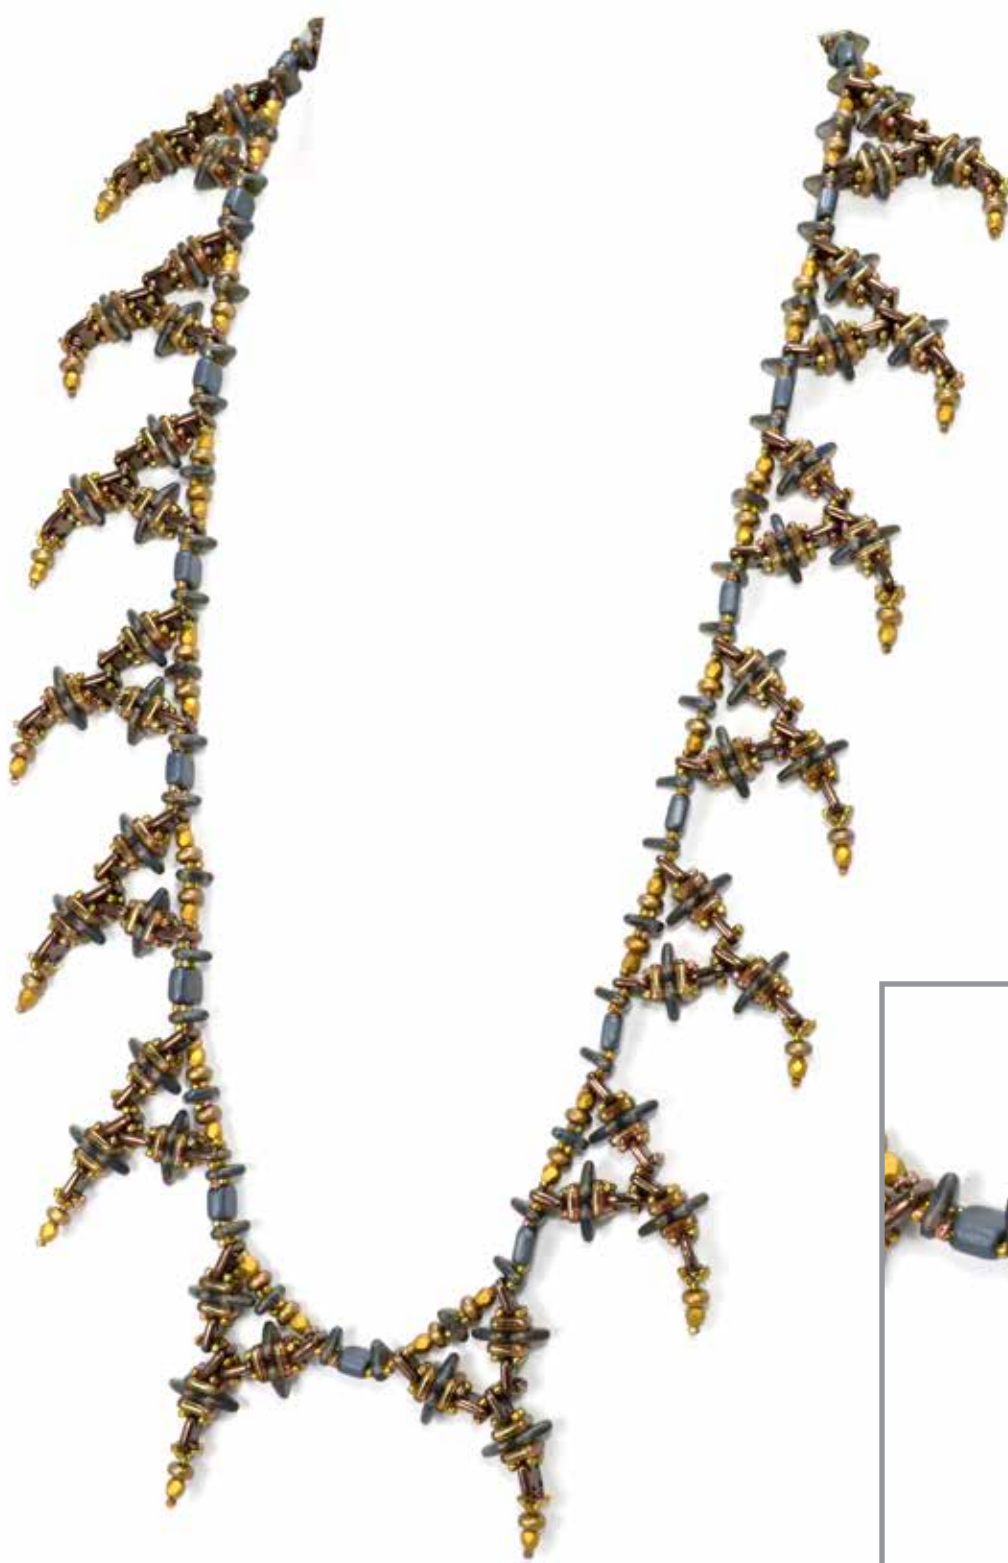

STARMAN
TRENDSETTERS

Kim
RUETH

COMPONENT NECKLACE
FEATURED BEADS:

- CzechMates® QuadraTile
- CzechMates® Triangle
- CzechMates® Tile
- 3mm Rondelle, Firepolish