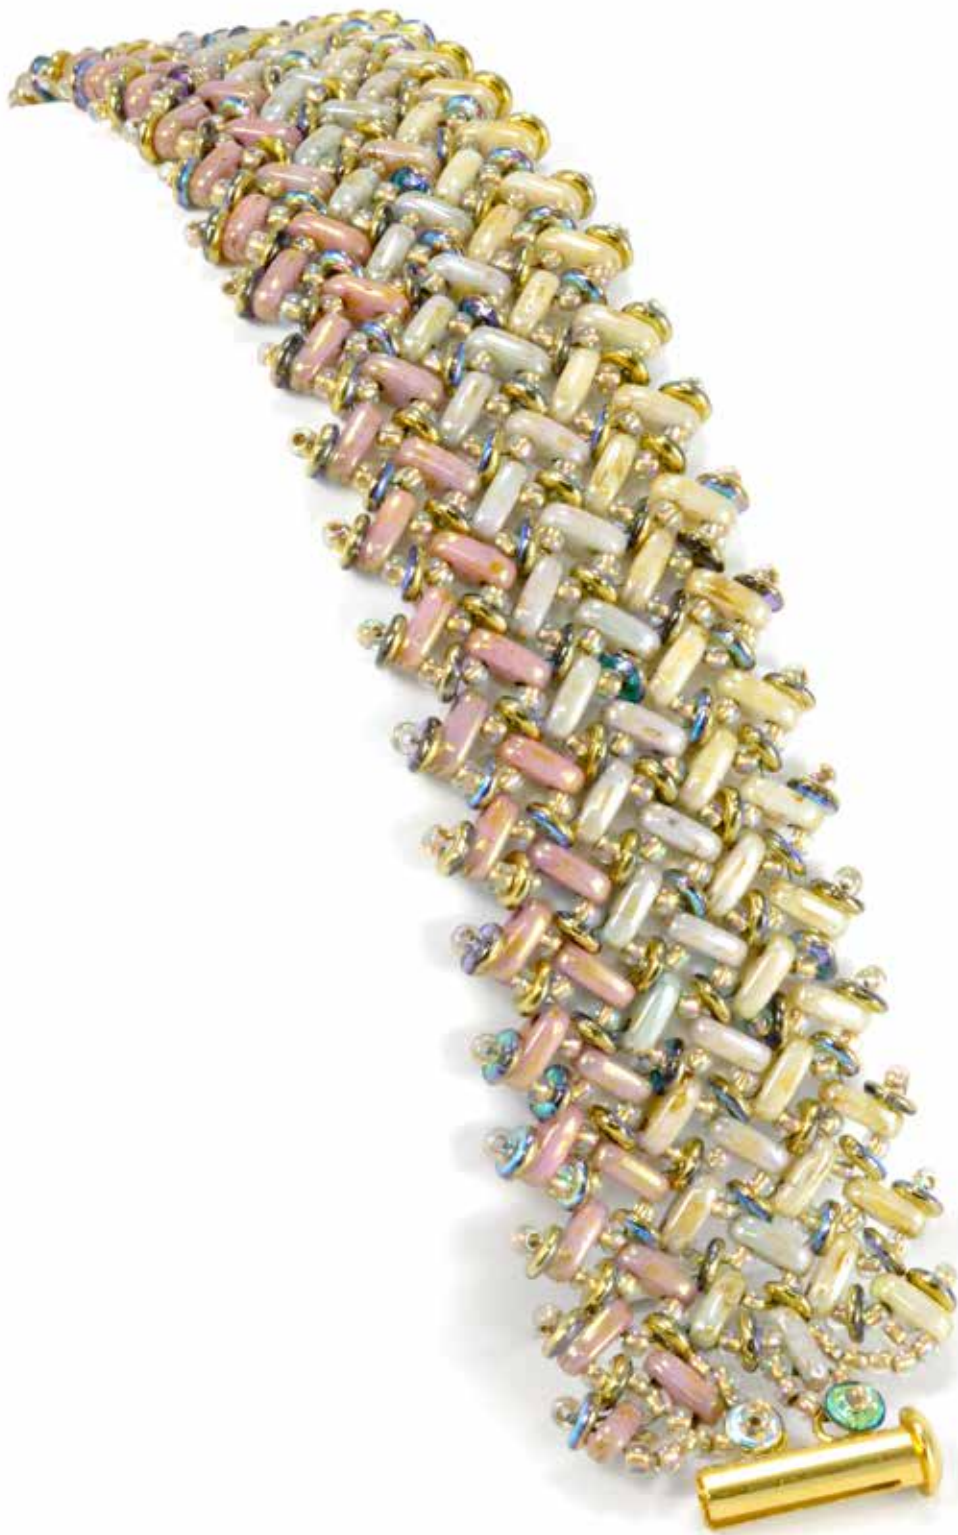

TRENDS SETTERS

*Pantheon Bangle by
Nichole Starman*

2015 STYLE PREVIEW

STARMAN
TRENDSETTERS

Adele
KIMPELL

'AZULEJO'

FEATURED BEADS:

- CzechMates® Tile
- 12/16mm Pear-Shaped Drop
- Firepolish

STARMAN
TRENDS **S**ETTERS

‘SALSBURY CATHEDRAL WINDOWS’

FEATURED BEADS:

- CzechMates® Brick

Adele

KIMPELL

STARMAN
TRENDSETTERS

'MIAMI SUNSET'

- 3mm Rondelle

Adrienne
GASKELL

STARMAN
TRENDSETTERS

KUMIHIMO BRACELET

FEATURED BEADS:

- 6/4mm Tear Drop

Adrienne
GASKELL

STARMAN
TRENDSETTERS