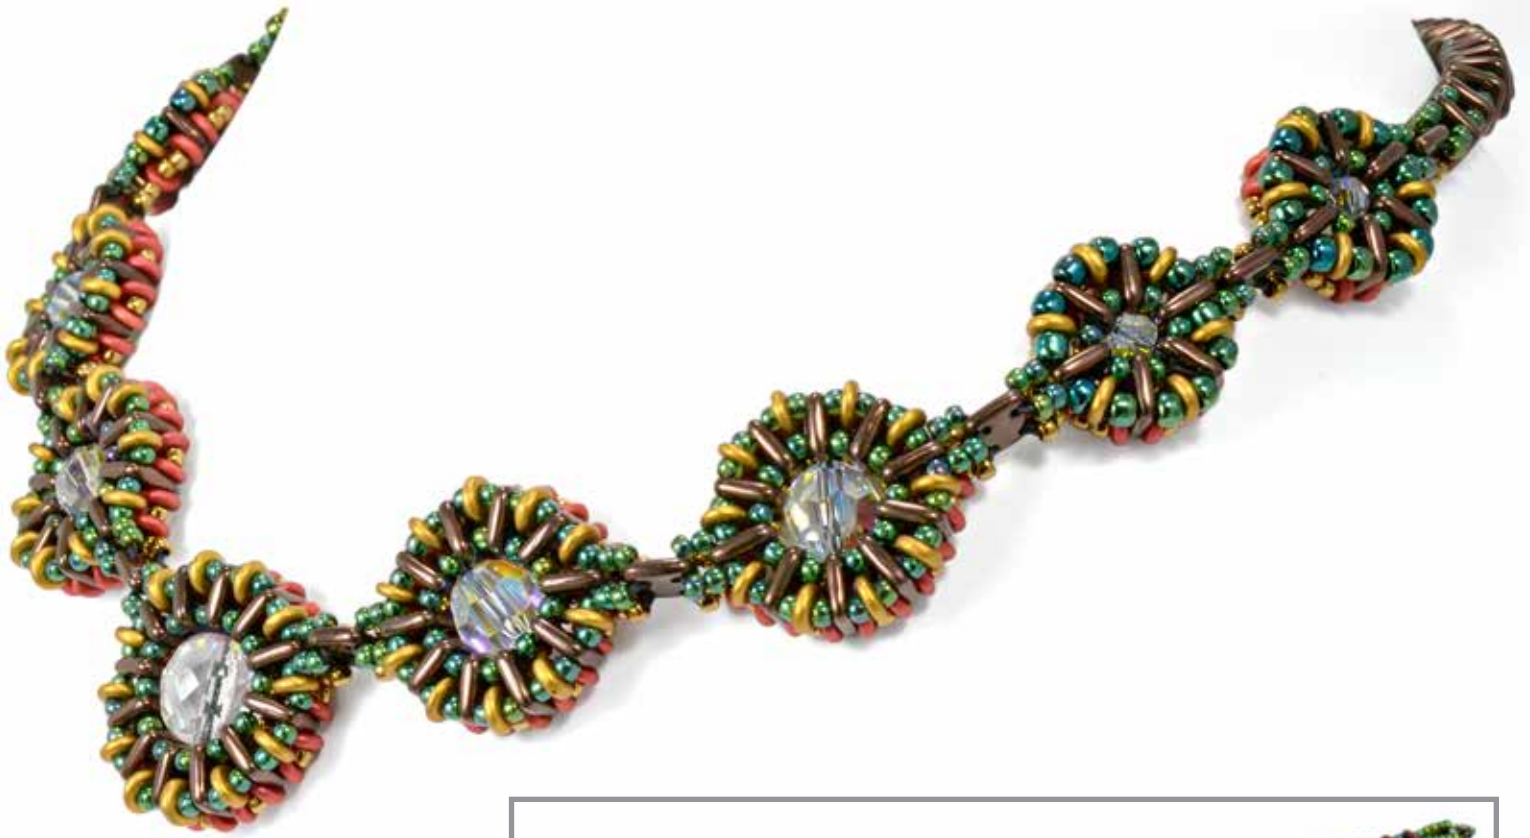

NECKLACE

FEATURED BEADS:

- CzechMates® Bar

Diane

FITZGERALD

STARMAN
TRENDS **S**ETTERS

NECKLACES AND EARRINGS
FEATURED BEADS:

- CzechMates® QuadraTile
- CzechMates® Triangle

Diane
FITZGERALD

STARMAN
TRENDSETTERS

REVERSIBLE NECKLACE
FEATURED BEADS:

- CzechMates® QuadraTile

Doris
COGHILL

STARMAN
TRENDS **S**ETTERS

Doris
COGHILL

BRACELET