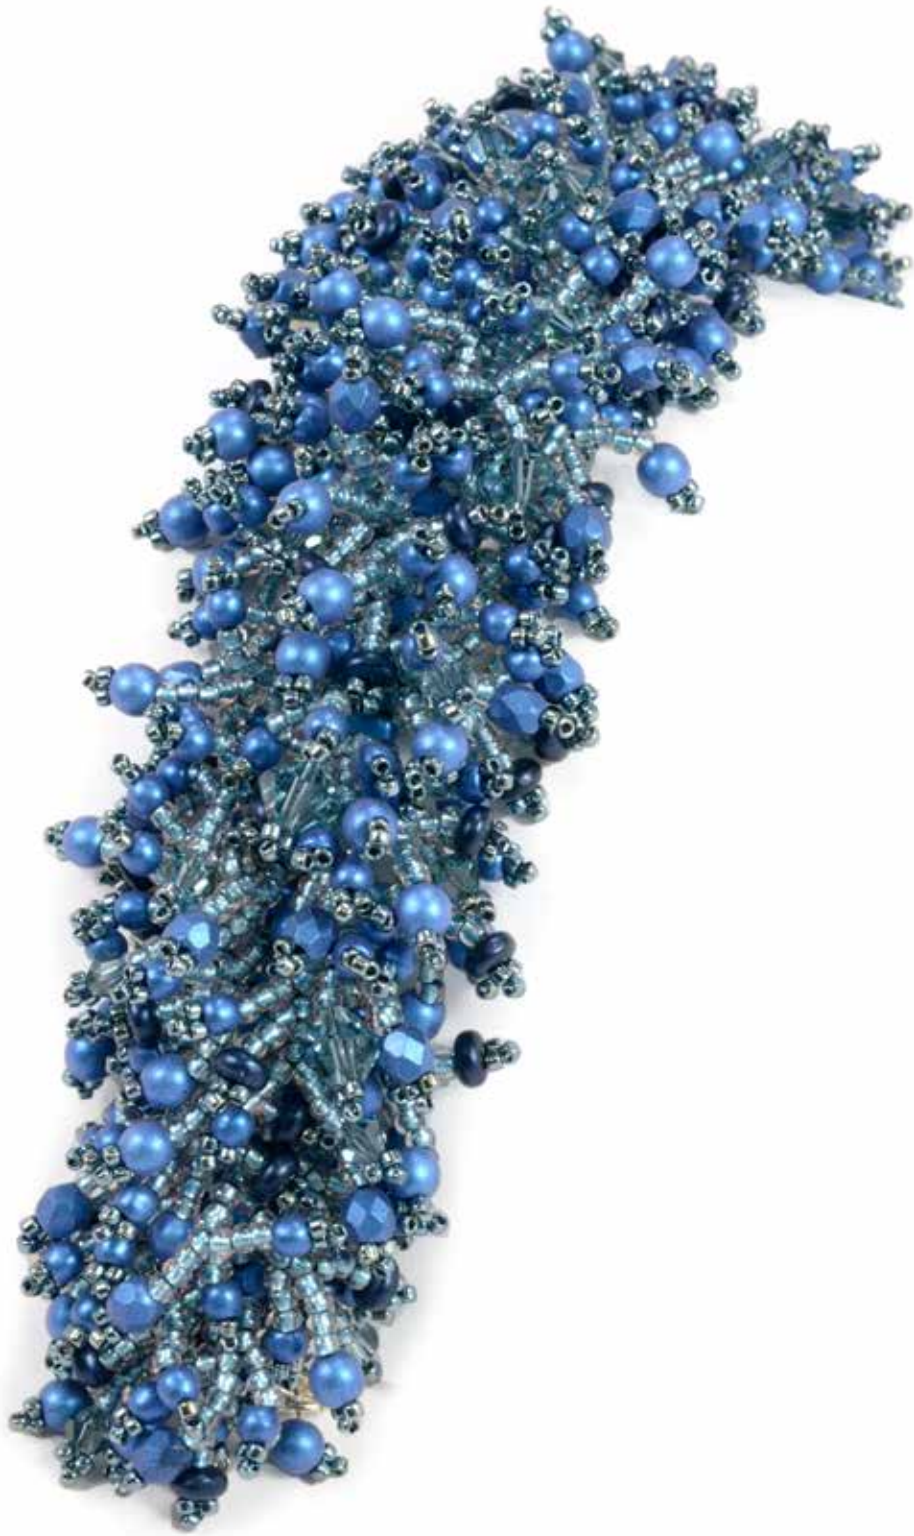

STARMAN
TRENDSETTERS

Rochelle
PETERSON

BRACELET
FEATURED BEADS:

- Round
- Firepolish
- 3mm Rondelle